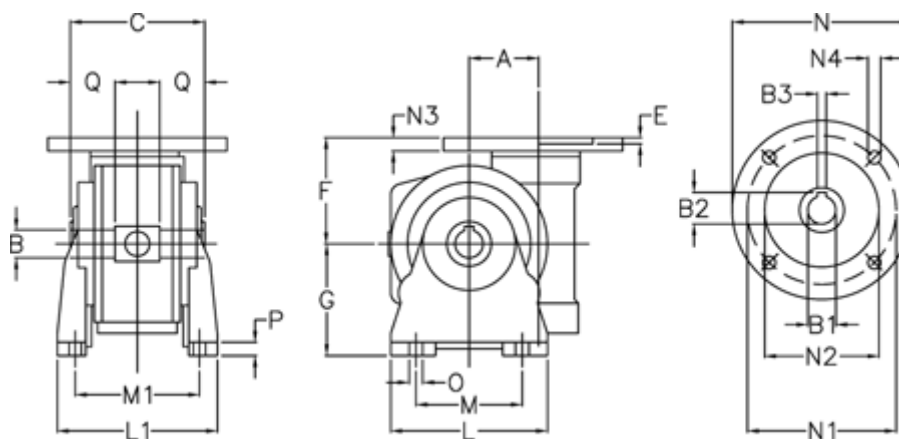

Article number: 3902049024323  
 Description: Worm gear  
 VF 49-V-24-63B14

## Measures

A	= 49.5	G	= 82	N3	= 7
B	= 25 H7	L	= 110	N4	= 6
B1 E7	= 11	L1	= 124	O	= 8.5
B2	= 12.8	M	= 63	P	= 12
B3 H9	= 4	M1	= 98.5	Q	= 22.5
C	= 82	N	= 90		
E	= 3	N1	= 75		
F	= 70	N2	= 60		